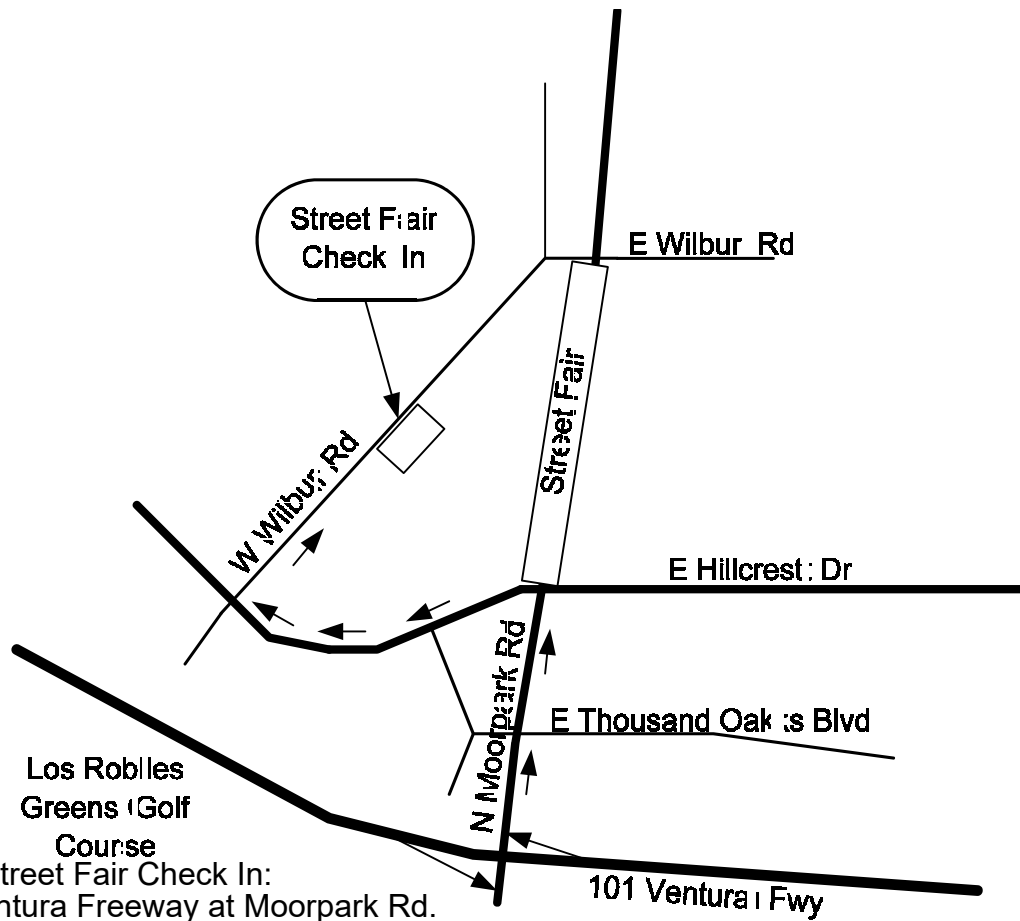

Thousand Oaks Rotary Community Street Fair

Directions to Street Fair Check In:

- Exit the Ventura Freeway at Moorpark Rd.
- Go North on Moorpark Rd.
- Turn left on E Hillcrest Dr.
- Turn right on W Wilbur Rd